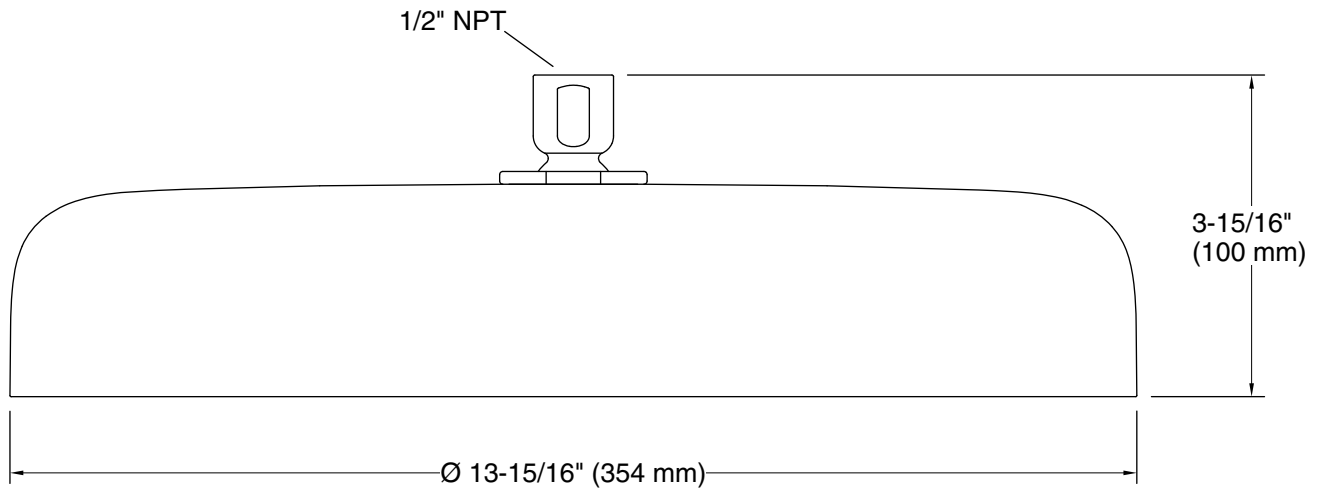

Color	Code	Description
	CP	Polished Chrome
	BN	Vibrant® Brushed Nickel
	BL	Matte Black
	2MB	Vibrant® Brushed Moderne Brass

Technical Information

All product dimensions are nominal.

Showerhead/Body Spray: